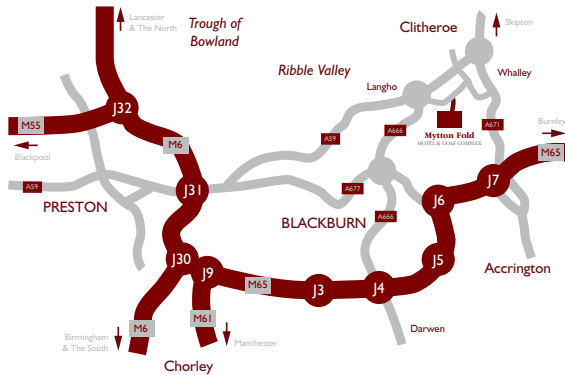

**Mytton Fold**  
HOTEL & GOLF COMPLEX

## How to find us

Leave the M6 at Junction 31. Follow A59 signposted Whalley and Clitheroe for 10 miles. At second roundabout follow Whalley sign (minor road). Our gateway is about 500 yards on the right.

Leave M65 at Junction 6 (Blackburn North & Central). Take the ring road marked A59 Clitheroe. Two miles along dual carriageway turn right at major Junction following A666 to Clitheroe (A59) and Whalley. After three and a half miles at a large roundabout at the A59 junction follow Whalley sign (minor road). Our gateway is about 500 yards on right.--